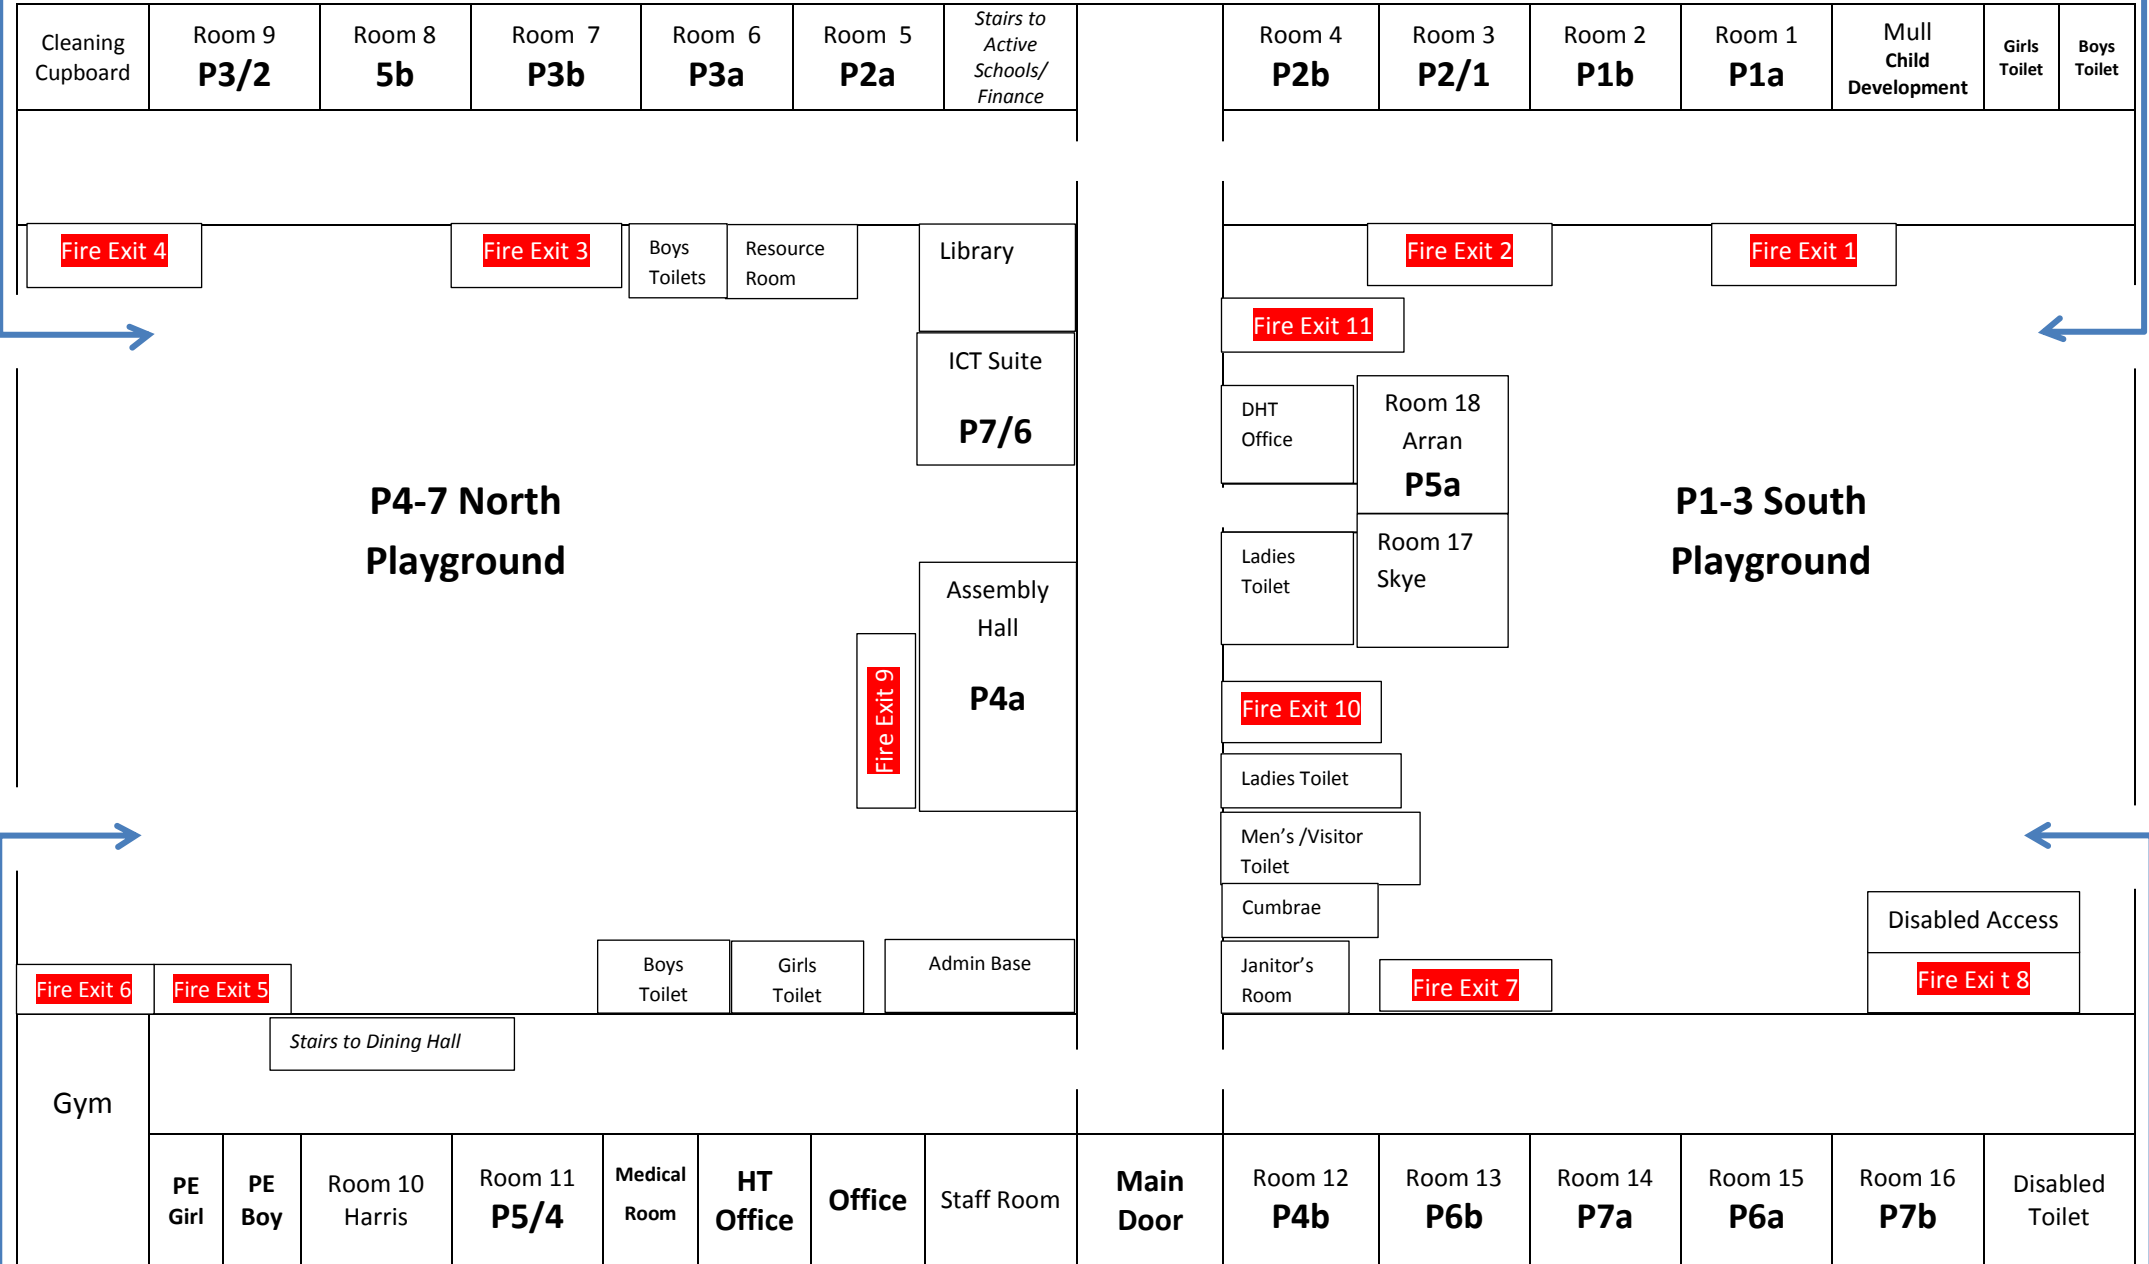

Bankhead Primary School Map (2019-2020)

GATE 3 – BROADLIE DR

Bike Shed

GATE 1 – BROADLIE DR

GATE 4 – CALDWELL AVE

GATE 2 – CALDWELL AVE (Disabled Access)